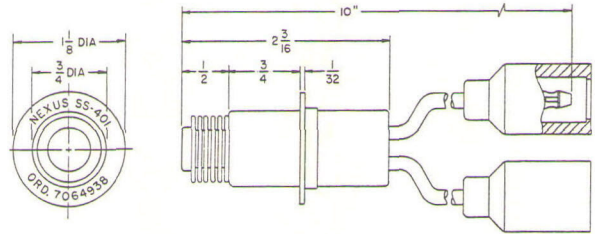

# Special Switches

**MS-105**  
**IN-LINE MULTI-PURPOSE SWITCH**

An in-line push button switch that is adaptable to a number of arrangements.

**SS-401 (7064938)**  
**PUSH BUTTON BELLOWS SWITCH, WATERTIGHT**

Used in areas requiring a watertight push button switch exposed to extreme environmental conditions. Approved by U. S. Army Tank-Automotive Material Readiness Command.

**SS-402 (8378567)**  
**PUSH BUTTON BELLOWS SWITCH, WATERTIGHT**

Used in areas requiring a push button switch exposed to extreme environmental conditions. Approved by U. S. Army Tank-Automotive Material Readiness Command.

**SS-403 (6761812)**  
**LEVER SWITCH, RESILIENT-SEALED**