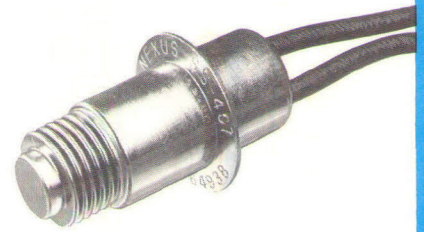

# Special Switches

**MS-105**  
**IN-LINE MULTI-PURPOSE SWITCH**

An in-line push button switch that is adaptable to a number of arrangements.

**SS-401 (7064938)**  
**PUSH BUTTON BELLOWS SWITCH, WATERTIGHT**

Used in areas requiring a watertight push button switch exposed to extreme environmental conditions. Approved by U. S. Army Tank-Automotive Material Readiness Command.

**SS-402 (8378567)**  
**PUSH BUTTON BELLOWS SWITCH, WATERTIGHT**

Used in areas requiring a push button switch exposed to extreme environmental conditions. Approved by U. S. Army Tank-Automotive Material Readiness Command.

**SS-403 (6761812)**  
**LEVER SWITCH, RESILIENT-SEALED**

For use in an area requiring a resilient-sealed lever switch exposed to extreme environmental conditions.