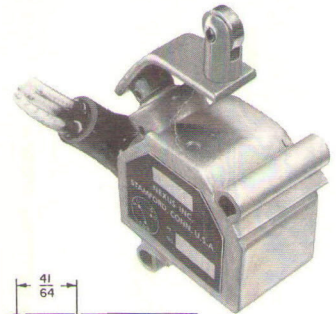

# Special Switches

**MS-105**  
**IN-LINE MULTI-PURPOSE SWITCH**

An in-line push button switch that is adaptable to a number of arrangements.

**SS-401 (7064938)**  
**PUSH BUTTON BELLOWS SWITCH, WATERTIGHT**

Used in areas requiring a watertight push button switch exposed to extreme environmental conditions. Approved by U. S. Army Tank-Automotive Material Readiness Command.

**SS-402 (8378567)**  
**PUSH BUTTON BELLOWS SWITCH, WATERTIGHT**

Used in areas requiring a push button switch exposed to extreme environmental conditions. Approved by U. S. Army Tank-Automotive Material Readiness Command.

**SS-403 (6761812)**  
**LEVER SWITCH, RESILIENT-SEALED**