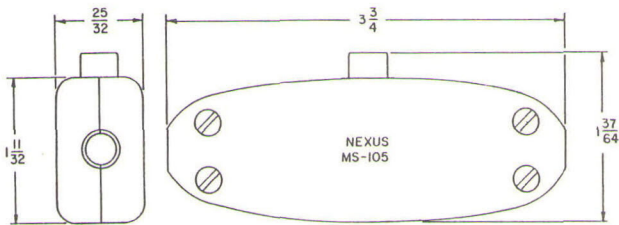

# Special Switches

**MS-105**  
**IN-LINE MULTI-PURPOSE SWITCH**

An in-line push button switch that is adaptable to a number of arrangements.

**SS-401 (7064938)**  
**PUSH BUTTON BELLOWS SWITCH, WATERTIGHT**