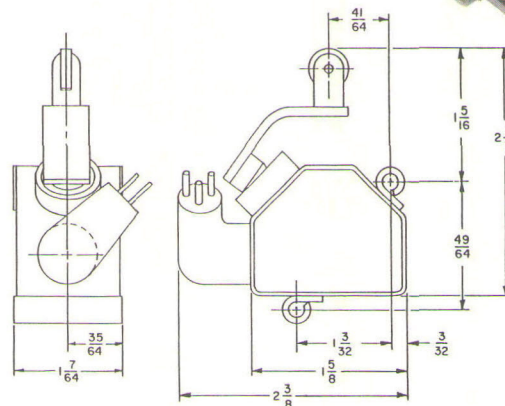

SS-403 (6761812)
LEVER SWITCH, RESILIENT-SEALED

For use in an area requiring a resilient-sealed lever switch exposed to extreme environmental conditions.