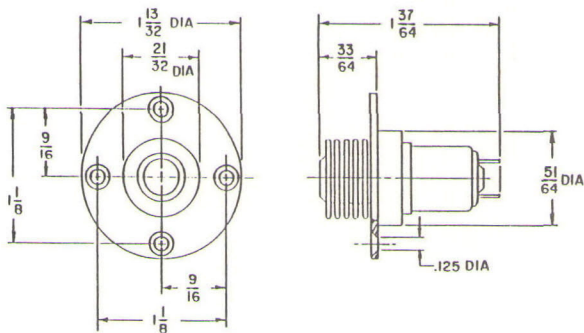

# Special Switches

**MS-105**  
**IN-LINE MULTI-PURPOSE SWITCH**

An in-line push button switch that is adaptable to a number of arrangements.

**SS-401 (7064938)**  
**PUSH BUTTON BELLOWS SWITCH, WATERTIGHT**

Used in areas requiring a watertight push button switch exposed to extreme environmental conditions. Approved by U. S. Army Tank-Automotive Material Readiness Command.

**SS-402 (8378567)**  
**PUSH BUTTON BELLOWS SWITCH, WATERTIGHT**

Used in areas requiring a push button switch exposed to extreme environmental conditions. Approved by U. S. Army Tank-Automotive Material Readiness Command.

**SS-403 (6761812)**  
**LEVER SWITCH, RESILIENT-SEALED**